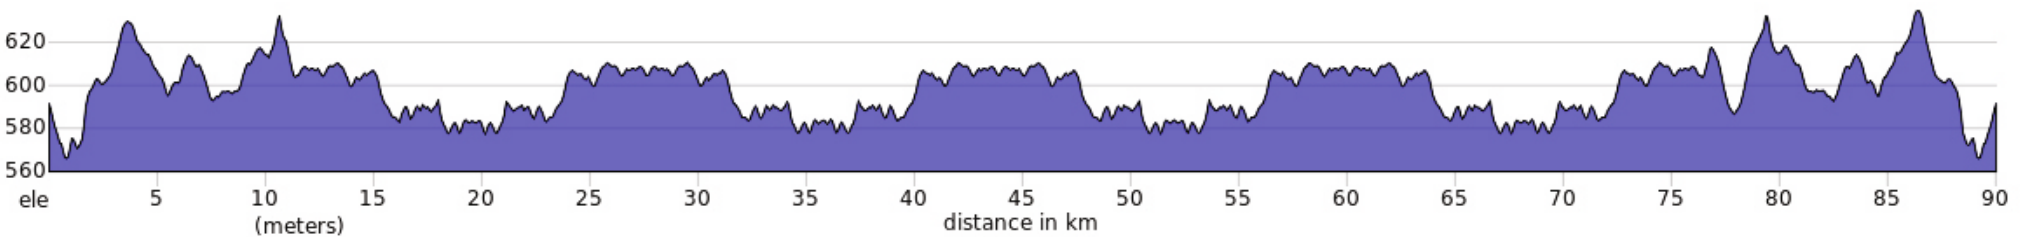

113 1.9 KM LOOP

START/FINISH

WATER STATION

TIME KEEPER

MEDICAL / AMBULANCE

U TURN

**113 DUATHLON 4 Loops in 5 Star Mide**  
**1 Loop 16.5 Km total 66 kms**

-  START/FINISH
-  WATER STATION
-  TIME KEEPER
-  MEDICAL / AMBULANCE
-  U TURN
-  LOOP COUNT

**113 4 LOOPS COURSE 21.1 KMS**

-  START/FINISH
-  WATER STATION
-  TIME KEEPER
-  MEDICAL / AMBULANCE
-  U TURN