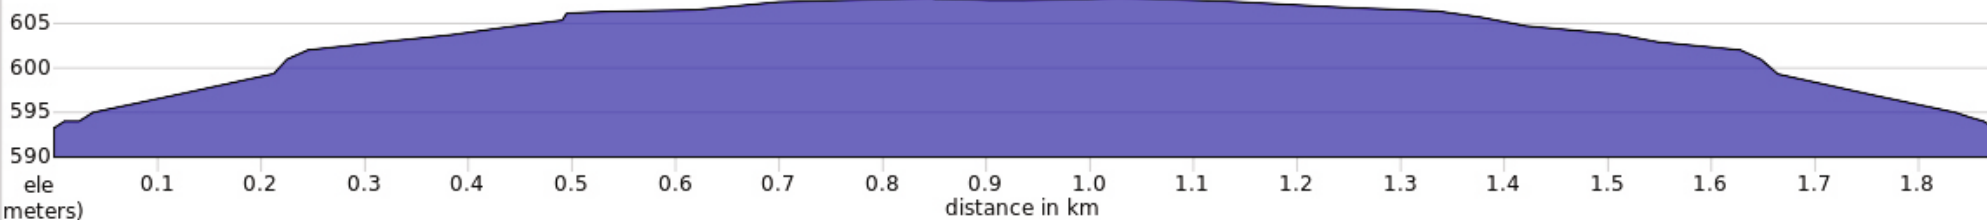

113 1.9 KM LOOP

START/FINISH

WATER STATION

TIME KEEPER

MEDICAL / AMBULANCE

U TURN

**113 DUATHLON 4 Loops in 5 Star Mide**  
**1 Loop 16.5 Km total 66 kms**

-  START/FINISH
-  WATER STATION
-  TIME KEEPER
-  MEDICAL / AMBULANCE
-  U TURN
-  LOOP COUNT

**113 4 LOOPS COURSE 21.1 KMS**

-  START/FINISH
-  WATER STATION
-  TIME KEEPER
-  MEDICAL / AMBULANCE
-  U TURN