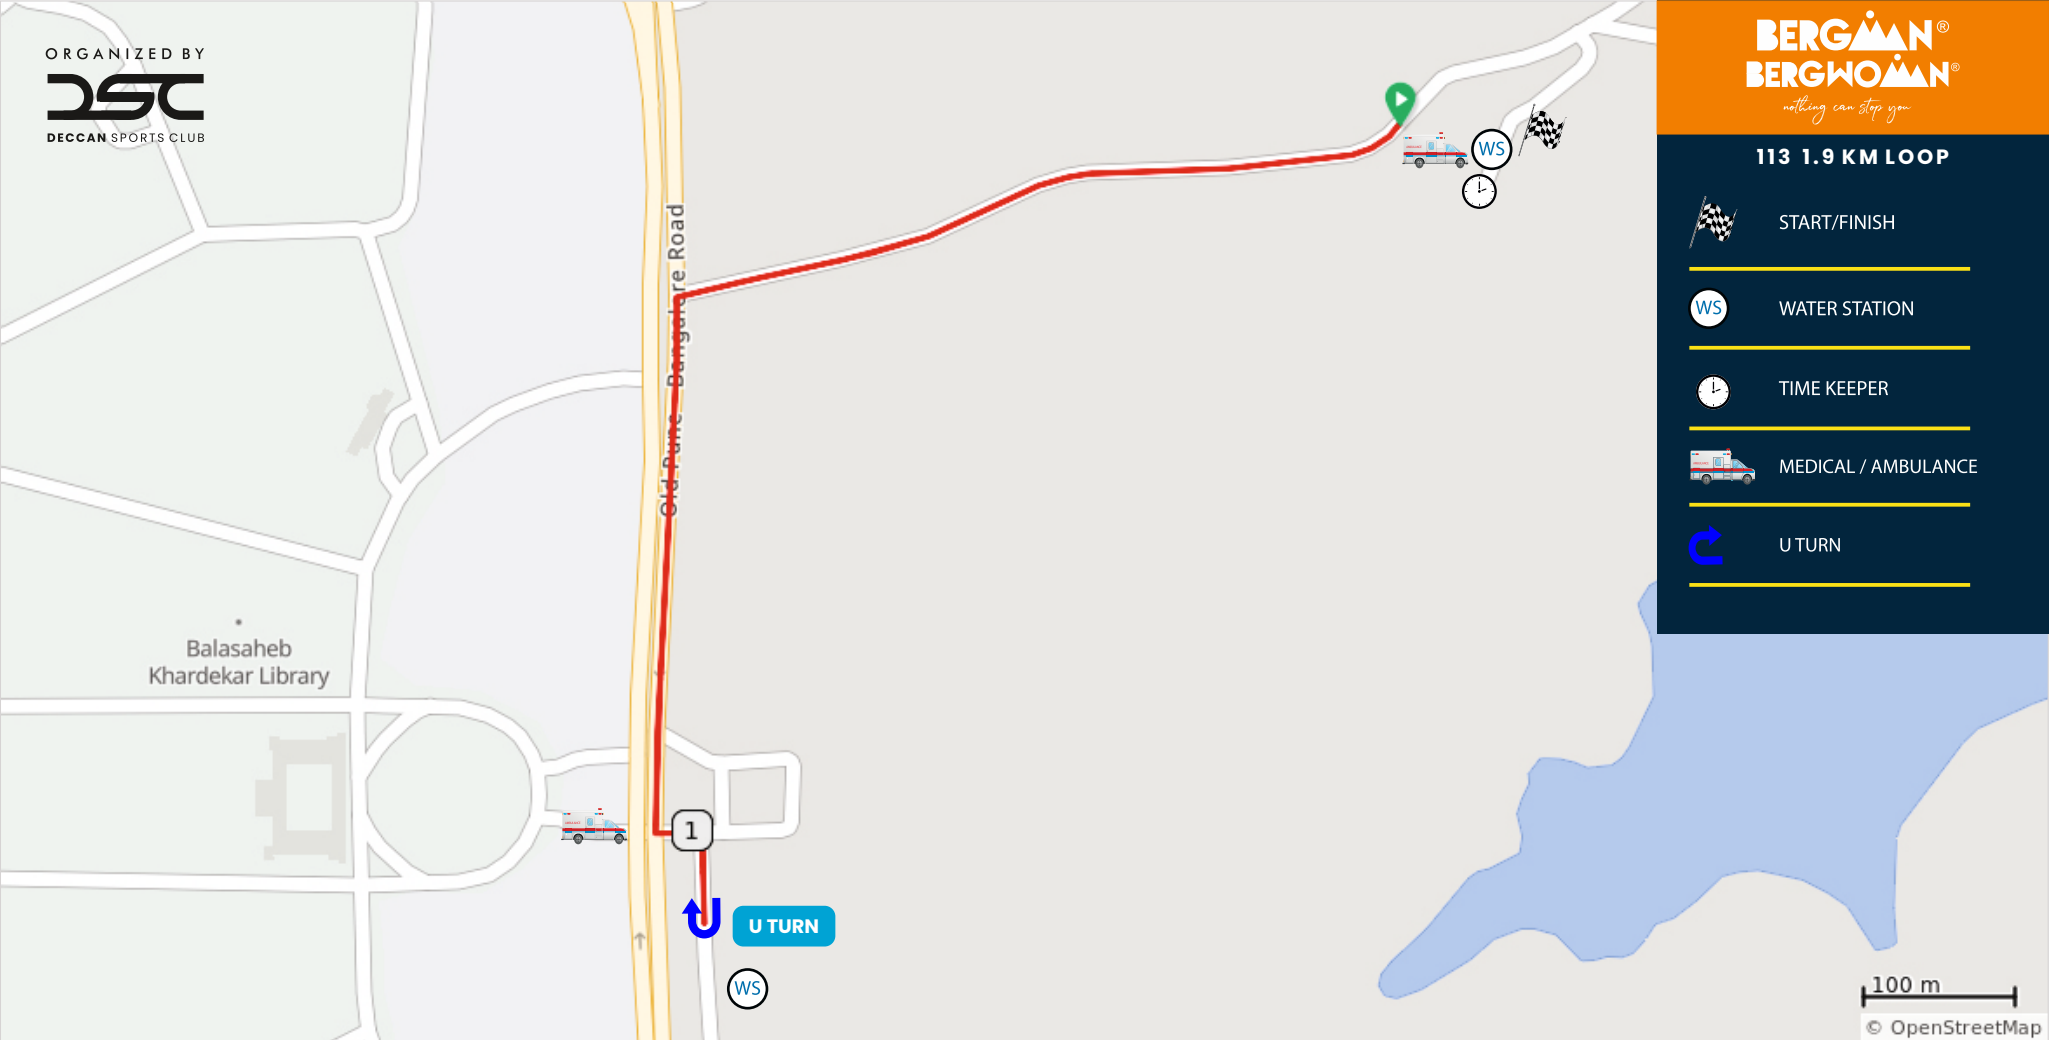

113 1.9 KM LOOP

START/FINISH

WATER STATION

TIME KEEPER

MEDICAL / AMBULANCE

U TURN

**113 DUATHLON 4 Loops in 5 Star Mide**  
**1 Loop 16.5 Km total 66 kms**

-  START/FINISH
-  WATER STATION
-  TIME KEEPER
-  MEDICAL / AMBULANCE
-  U TURN
-  LOOP COUNT

**113 4 LOOPS COURSE 21.1 KMS**

-  START/FINISH
-  WATER STATION
-  TIME KEEPER
-  MEDICAL / AMBULANCE
-  U TURN